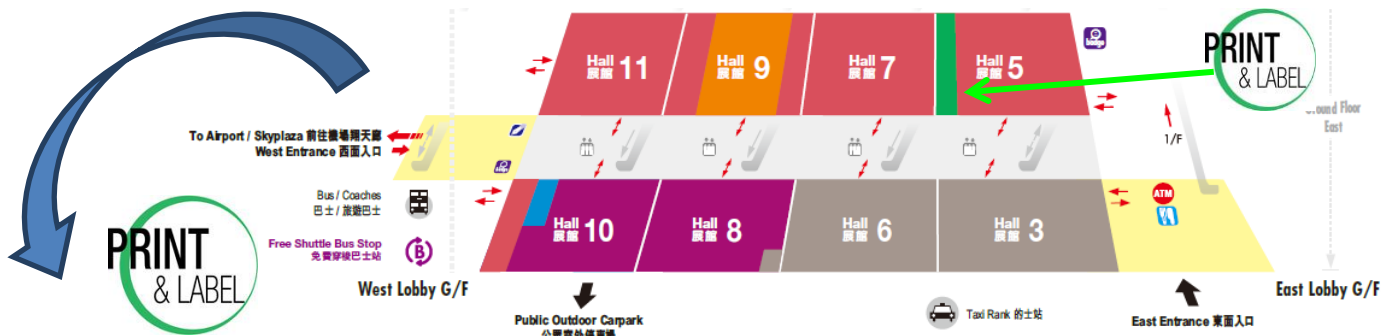

AsiaWorld-Expo  
亞洲國際博覽館

Level 1 一樓

For pre-registered visitors with access pass - MTR express EXIT A

Level 1 Quick access via escalator down to Hall 3 and 5

Escalator in front of Starbucks and 7-11

優先登記入場證 - 港鐵出口 A 比較快

我們在 5 號展館位置 G12

地下 3 號展館入口和登記處 G/F Entrance and registration to Hall 3 & 5

Escalators 扶手電梯

新洲印刷集團有限公司  
NEW ISLAND PRINTING GROUP CO., LTD.

Find us at  
Stand no. 5-G12

新洲展位位置  
5 號展館(5-G12)

For enquires on the  
location, please contact  
Ms. Jase Lo (+852) 9631-1573