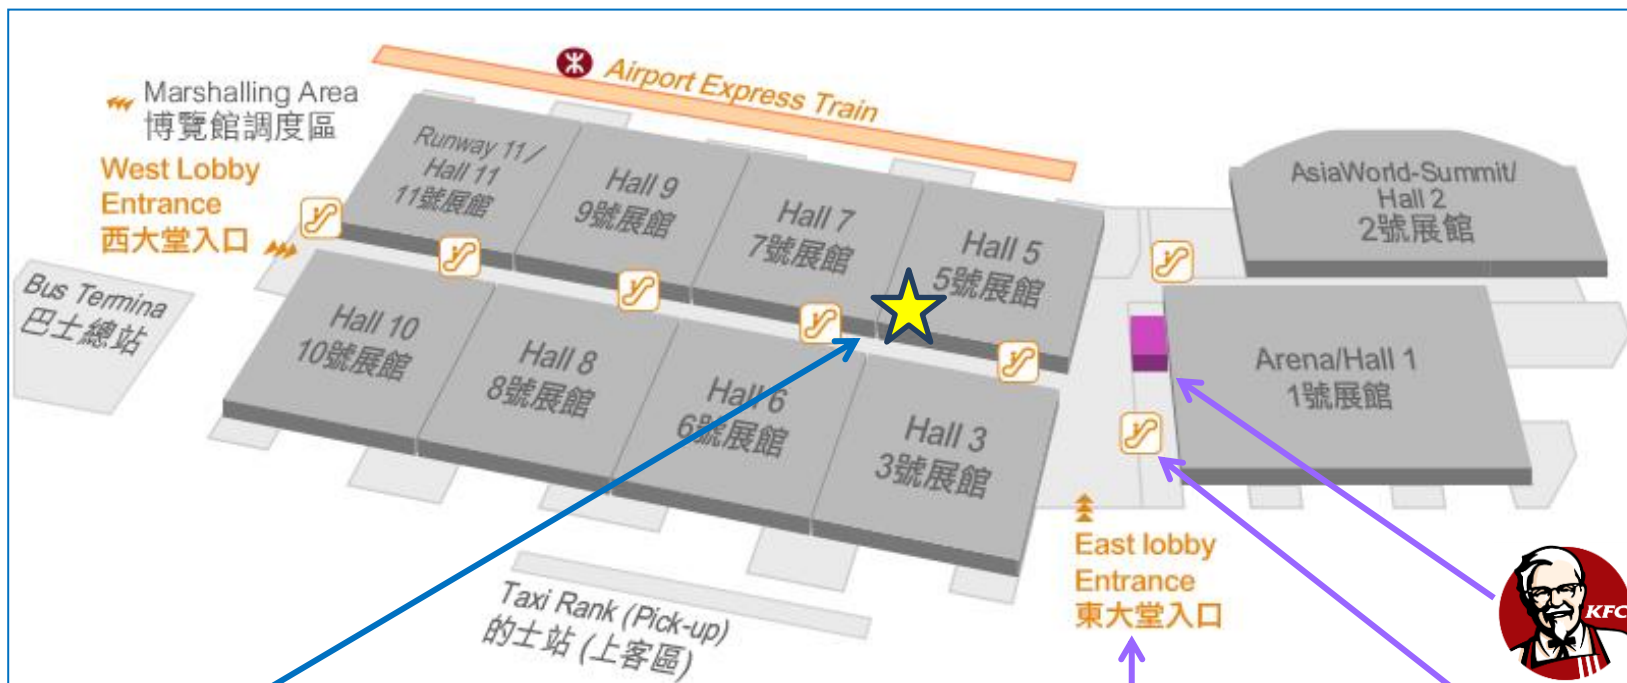

- Tung Chung Line  
東涌線
- Tsuen Wan Line  
荃灣線
- Island Line  
港島線

Location Map 位置圖

The above are suggested driving routes. The routings are subject to change and may be re-directed on special occasions without prior notice. Please refer to our website for latest details.  
以上為建議行車路線, 各路線可能會因應特別情況而須要改道。如有更改, 恕不另行通知, 請瀏覽網址查閱最新安排。

AsiaWorld-Expo  
亞洲國際博覽館

Level 1 一樓

For pre-registered visitors with access pass - MTR express EXIT A

Level 1 Quick access via escalator down to Hall 3 and 5

Escalator in front of Starbucks and 7-11

優先登記入場證 - 港鐵出口 A 比較快

一樓扶手電梯往 3 號及 5 號展館

自動扶梯在星巴克和 7-11 前

新洲印刷集團有限公司  
NEW ISLAND PRINTING GROUP CO., LTD.

We are at  
Stand no. 5-G12

我們在 5 號展館位置 G12

Ground Level 地下

新洲印刷集團有限公司  
NEW ISLAND PRINTING GROUP CO., LTD.

We are at  
Stand no. 5-G12

我們在 5 號展館位置 G12

地下 3 號展館入口和登記處 G/F Entrance and registration to Hall 3 & 5

Escalators 扶手電梯

新洲印刷集團有限公司  
NEW ISLAND PRINTING GROUP CO., LTD.

Find us at  
Stand no. 5-G12

新洲展位位置  
5 號展館(5-G12)

For enquires on the  
location, please contact  
Ms. Jase Lo (+852) 9631-1573