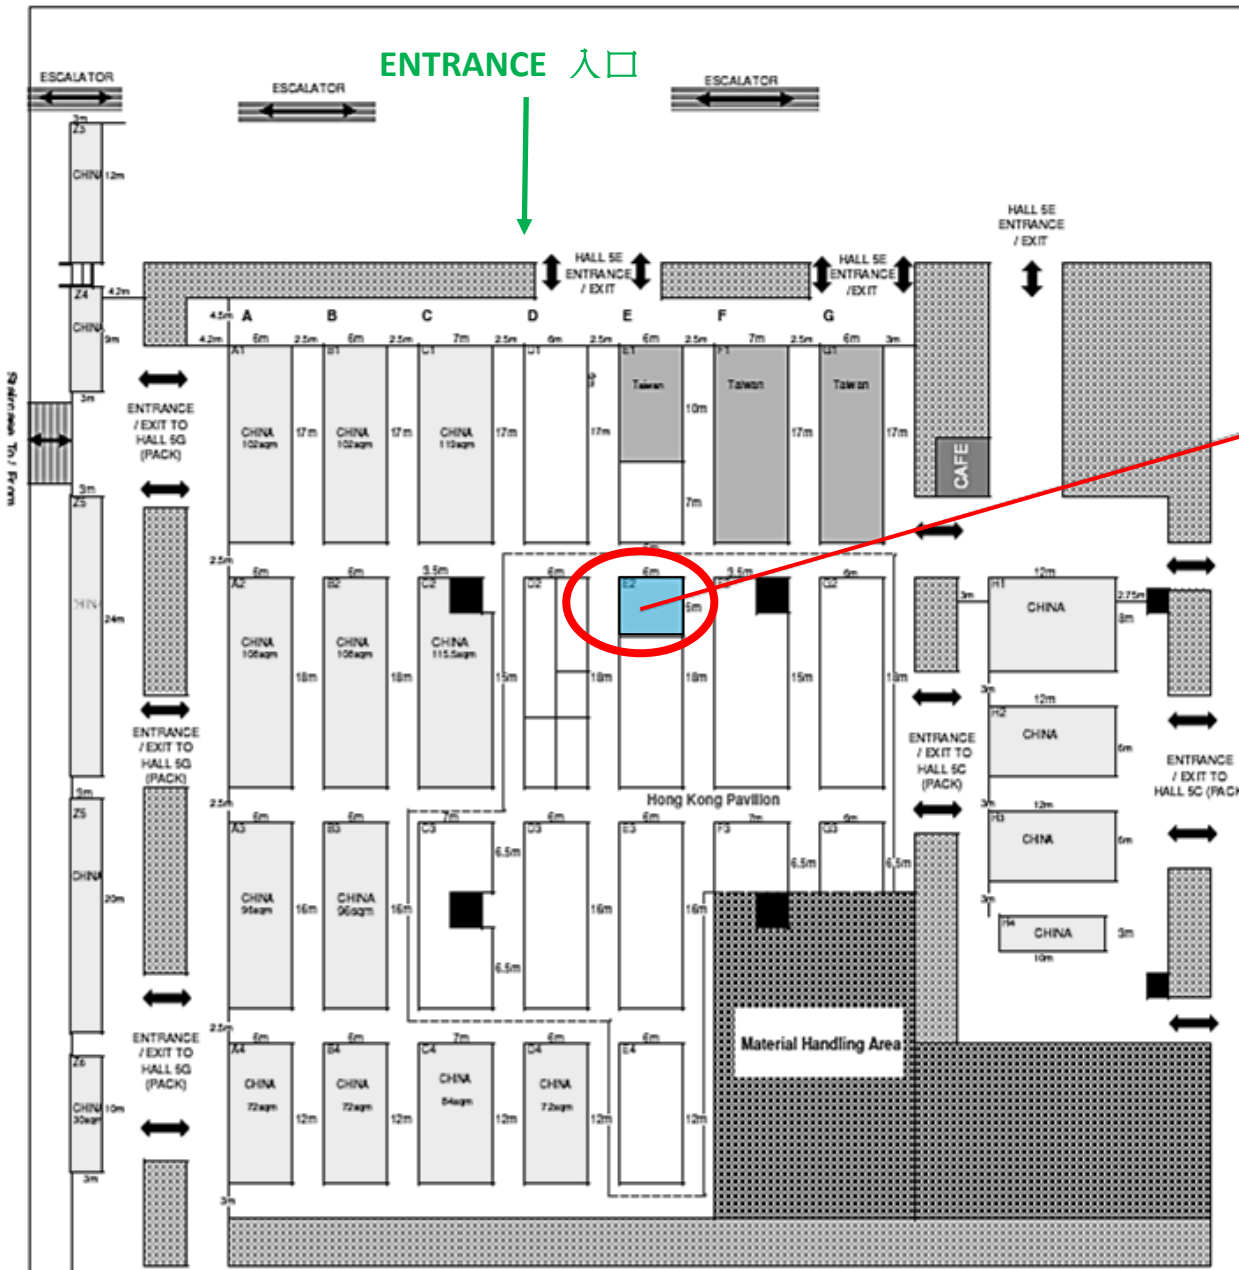

Hall 5E: Packaging, Raw Material, Machinery, Private Label, Contract Manufacturing & POP

新洲印刷有限公司

NEW ISLAND PRINTING CO. LTD.

5E-E2A

展覽攤位:5E-E2A

如欲查詢本公司攤位位置，

請致電: *65942570* 與 *Florence So* 聯絡

Stand No: 5E-E2A

For enquiries on the location of our stand. Please contact— *Florence So*

at *65942570*